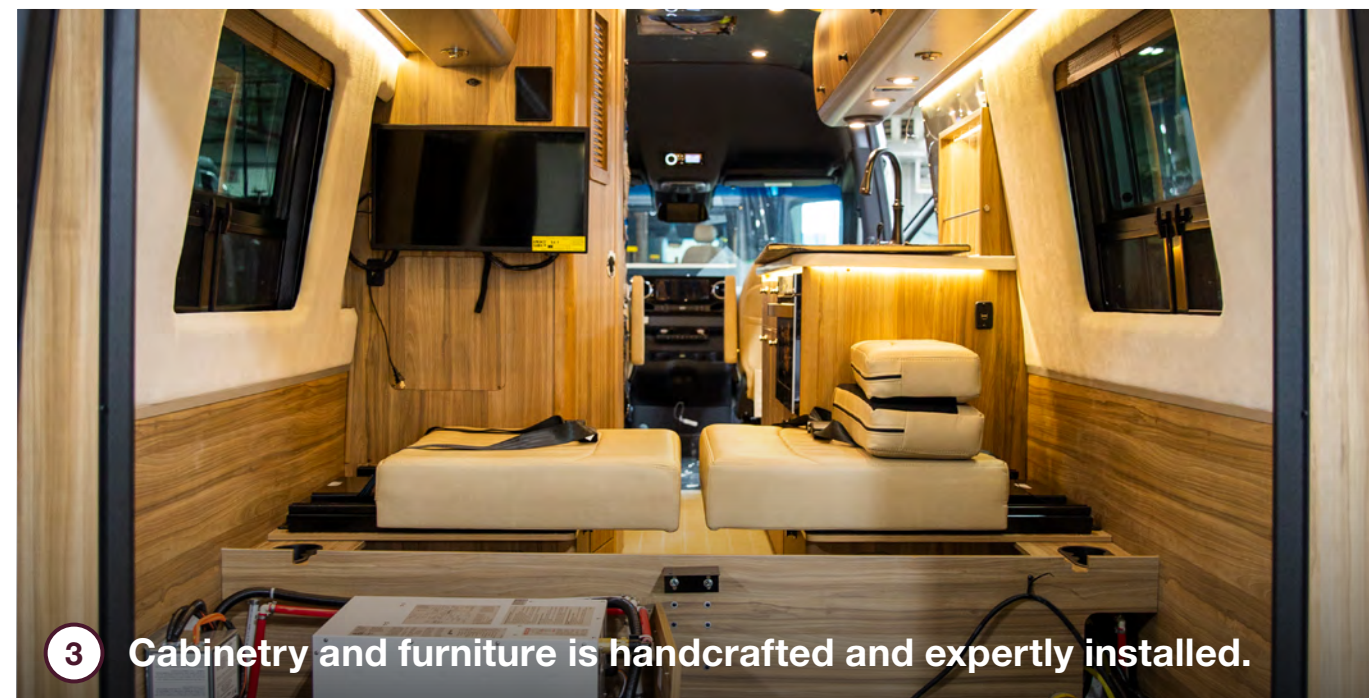

How It's Made

Each Mercedes-Benz Sprinter van chassis arrives in Jackson Center, Ohio fully loaded with safety and security features and one of the most powerful and dependable engines under the hood. Our expert craftspeople add external features like RV windows, vents, air conditioners, awnings, and undercarriage features like generators, holding tanks, and batteries. Standard seats are removed and re-upholstered with plush Ultraleather, while the interior is outfitted with electrical wiring harnesses, plumbing, gas lines, and insulation. We hand-craft every cabinet and storage locker in our woodshop, which is then installed alongside showers, beds, tables, and kitchen appliances. Every Airstream touring coach is put through an extensive water check to ensure there are no leaks before quality inspection teams test every component, system, and function before it goes out the door to a customer.

[Schedule a factory tour](#)

1 Interiors are outfitted with electrical, plumbing, and gas lines.

2 Seating is upholstered in-house with Ultraleather fabric.

3 Cabinetry and furniture is handcrafted and expertly installed.