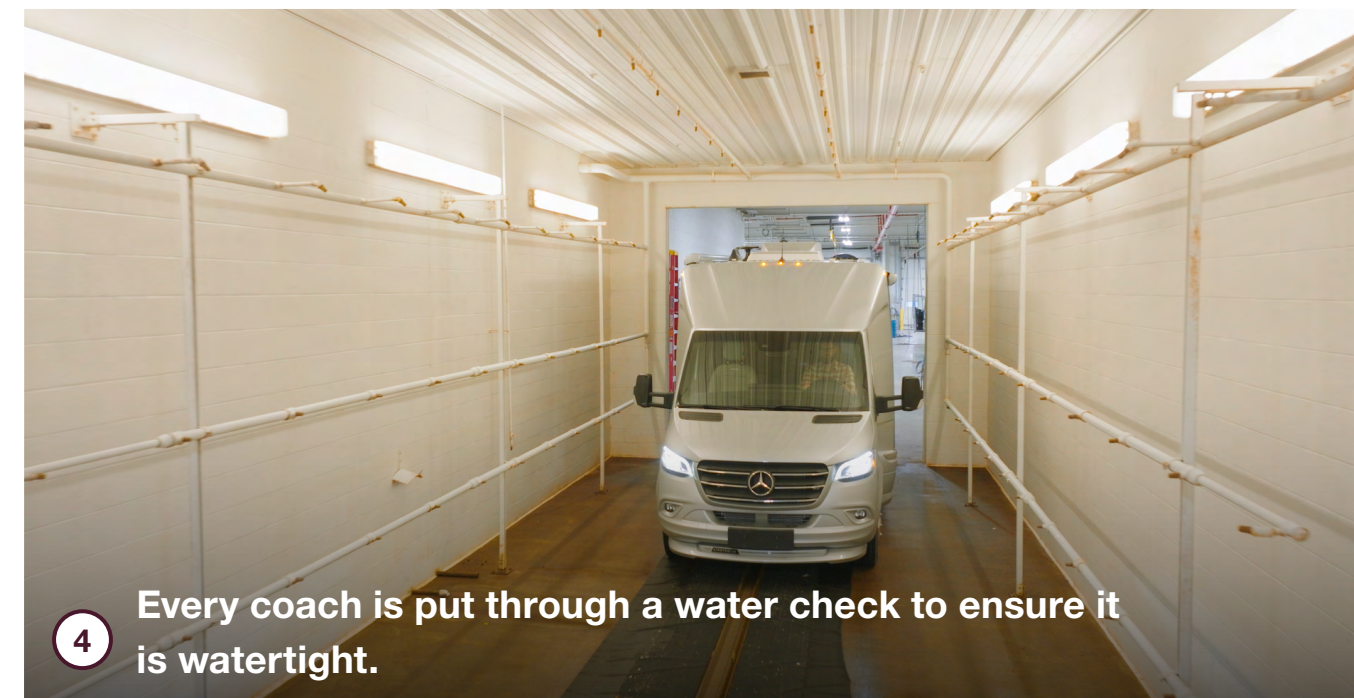

How It's Made

Each Mercedes-Benz Sprinter van chassis arrives in Jackson Center, Ohio fully loaded with safety and security features and one of the most powerful and dependable engines under the hood. Our expert craftspeople add external features like RV windows, vents, air conditioners, awnings, and undercarriage features like generators, holding tanks, and batteries. Standard seats are removed and re-upholstered with plush Ultraleather, while the interior is outfitted with electrical wiring harnesses, plumbing, gas lines, and insulation. We hand-craft every cabinet and storage locker in our woodshop, which is then installed alongside showers, beds, tables, and kitchen appliances. Every Airstream touring coach is put through an extensive water check to ensure there are no leaks before quality inspection teams test every component, system, and function before it goes out the door to a customer.

[Schedule a factory tour](#)

1 Interiors are outfitted with electrical, plumbing, and gas lines.

2 Seating is upholstered in-house with Ultraleather fabric.

3 Cabinetry and furniture is handcrafted and expertly installed.