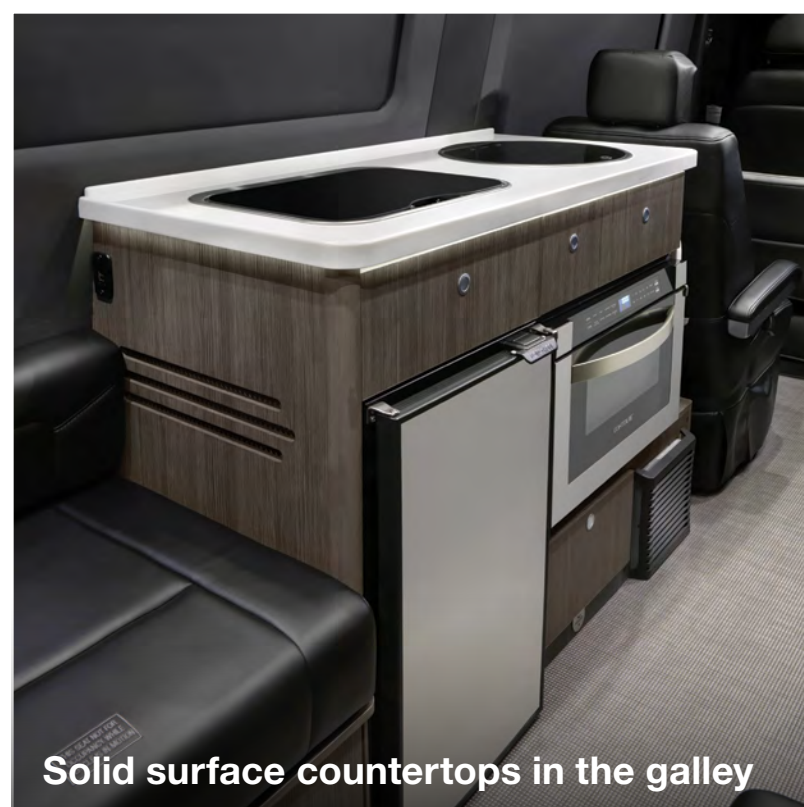

Once you arrive at your destination, conveniences like a full kitchen, an onboard bathroom, charging stations, and two flat screen TVs let you enjoy your time in comfort and style. Prepare snacks and drinks on solid surface countertops in the galley. Store accessories in the European-style curved cabinetry. Relax on plush, easy-to-clean Ultraleather® seating surfaces. No matter where you turn, the Interstate 24GL is ready to impress.

[Schedule a factory tour](#)

1 Interiors are outfitted with electrical, plumbing, and gas lines.

2 Seating is upholstered in-house with Ultraleather fabric.

3 Cabinetry and furniture is handcrafted and expertly installed.