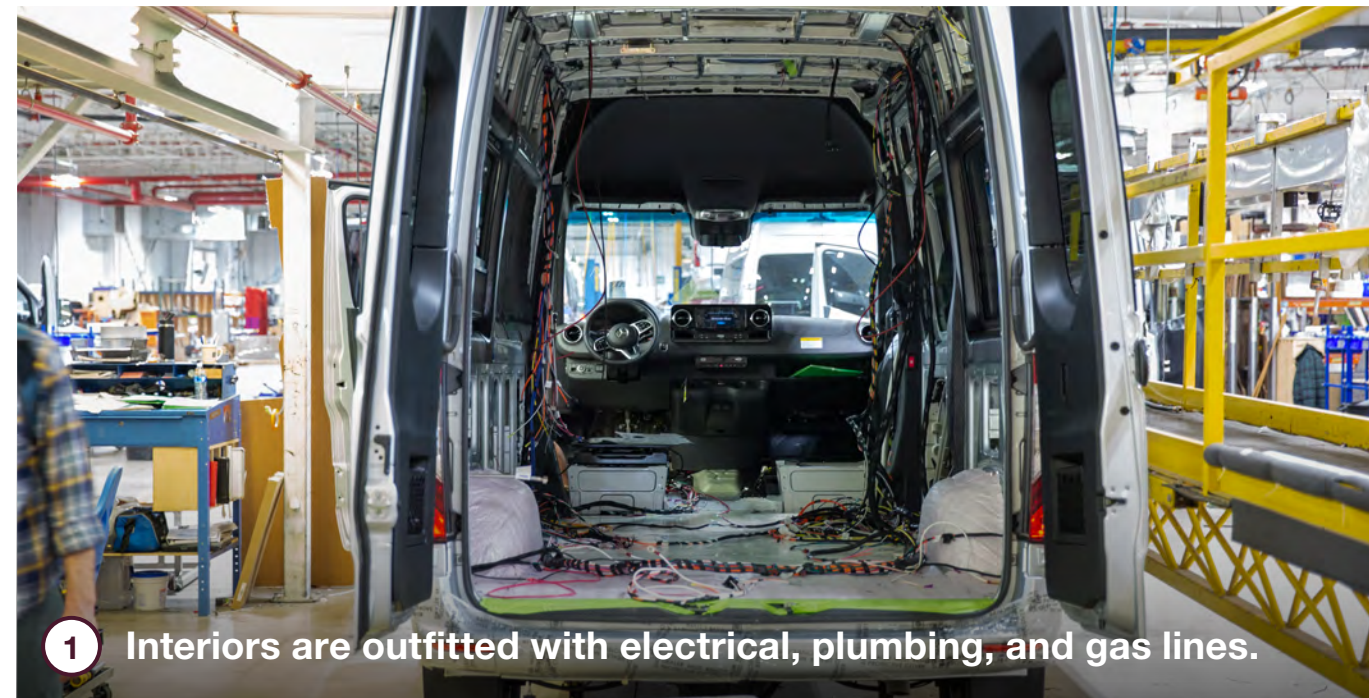

How It's Made

Each Mercedes-Benz Sprinter van chassis arrives in Jackson Center, Ohio fully loaded with safety and security features and one of the most powerful and dependable engines under the hood. Our expert craftspeople add external features like RV windows, vents, air conditioners, awnings, and undercarriage features like generators, holding tanks, and batteries. Standard seats are removed and re-upholstered with plush Ultraleather, while the interior is outfitted with electrical wiring harnesses, plumbing, gas lines, and insulation. We hand-craft every cabinet and storage locker in our woodshop, which is then installed alongside showers, beds, tables, and kitchen appliances. Every Airstream touring coach is put through an extensive water check to ensure there are no leaks before quality inspection teams test every component, system, and function before it goes out the door to a customer.

[Schedule a factory tour](#)

1 Interiors are outfitted with electrical, plumbing, and gas lines.

2 Seating is upholstered in-house with Ultraleather fabric.

3 Cabinetry and furniture is handcrafted and expertly installed.