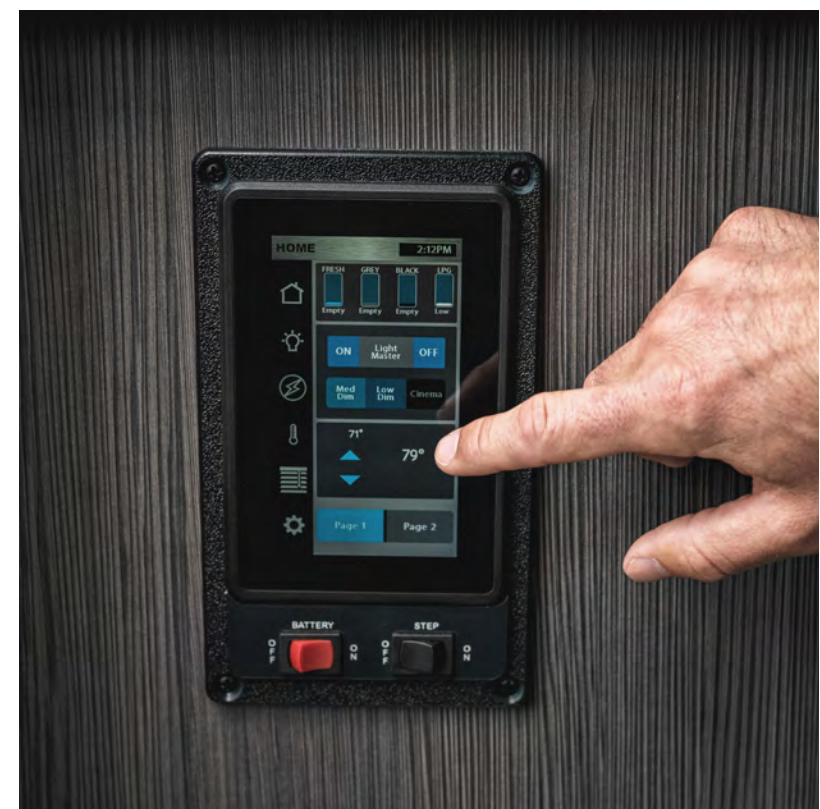

Why You'll Love It

If you love tailgating, taking a group of friends to a concert, or cruising the backroads on a tour through wine country, the Interstate 24GL is made for you.

Belted seating positions for up to nine people means you can bring along a crowd. Onboard amenities like a bathroom, kitchen, and two flat screen TVs mean everyone is comfortable and entertained.

A large fridge lets you bring along everything you need to prepare healthy snacks (or game-day favorites).

The optional E1 Package is a powerful upgrade to ensure you have the power you need whether you're camping far from the crowds or pre-gaming in the parking lot.